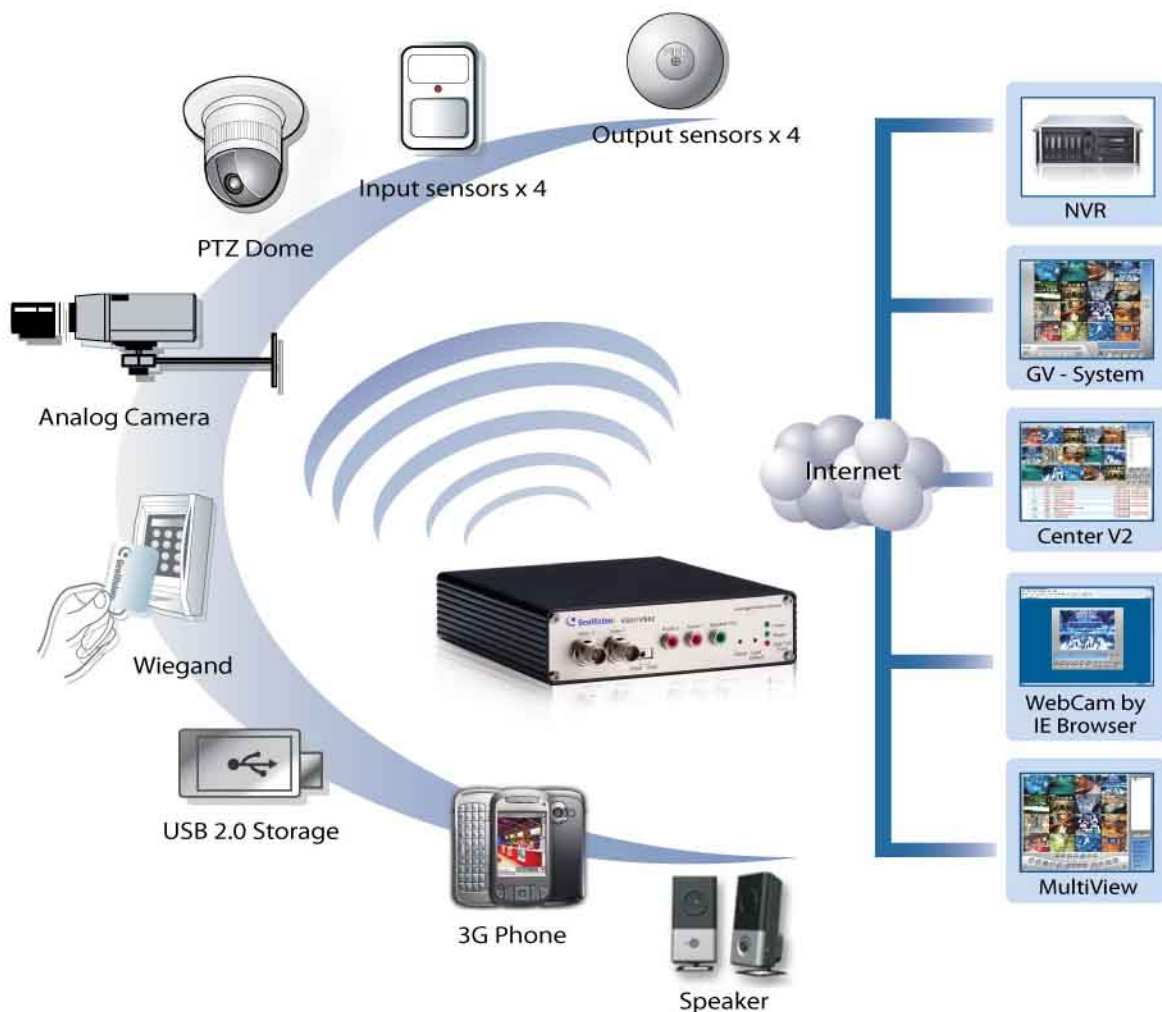

GV-Video Server

- Full D1
- 30 FPS
- MPEG4 ASP
- Dual Streaming
- 3G Mobile Viewing
- 2 Audio In/1 Audio Out
- 4 Digital Input/Output
- Wireless 802.11 b/g
- USB 2.0 External Storage
- GV-System Integration
- Storage: GV-NVR