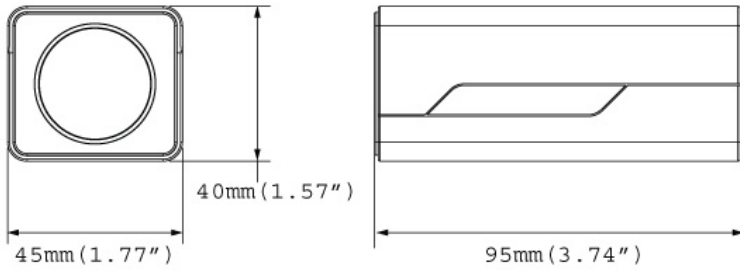

Camera Shift

Overview

Panel

Dimensions

Specifications

Camera	GV-UBX3301-0F	GV-UBX3301-1F	GV-UBX3301-2F
Image Sensor	1/2.5" progressive scan CMOS "		
Picture Elements	2048 (H) x 1536 (V)		
Minimum Illumination	Color	0.15 Lux at F/1.6	
	B/W	0 Lux at F/1.6	
	IR ON		
Shutter Speed	Automatic, Manual (1/5 ~ 1/8000 sec)		
White Balance	Automatic, Manual (2800K ~ 8500K)		
Gain Control	Automatic		
S/N Ratio	50 dB		
BLC	Yes		
Lens			
Megapixel	Yes		
Focal Length	3 mm	4 mm	8 mm
Day/Night	Yes (with removable IR-cut filter)		
Lens Type	Fixed		
Maximum Aperture	F/1.6		
Mount	M12, Pitch 0.5 mm		
Image Format	1/3"		
Operation	Focus		
	Zoom	Fixed	
	Iris		
IR LED Quantity	4 IR LEDs		
Max. IR Distance	10 m (32.81 ft.)		
Operation			
Video Compression	H.264, MJPEG		
Video Stream	Dual streams from H.264 and MJPEG		
Frame Rate	20 fps at 2048 x 1536 *The frame rate and the performance may vary depending on the number of connections and data bitrates (different scenes).		
Image Setting	Brightness, Contrast, Saturation, Sharpness, Gamma, White Balance, Flicker-less, Image Orientation, Shutter Speed, D/N Sensitivity, Backlight Compensation, WDR, Defog		
Audio Compression	G.711, AAC (24 kHz / 16 bit) *AAC (24 kHz / 16 bit) is only supported by GV-System V8.5.6 or later		
Two-way Audio	Yes		
Video Resolution			
Main Stream	4 : 3	2048 x 1536, 1600 x 1200, 1280 x 960, 640 x 480, 320 x 240	
	16 : 9	1920 x 1080, 1280 x 720, 640 x 360, 448 x 252	
	5 : 4	1280 x 1024, 640 x 512, 320 x 256	
Sub Stream	4 : 3	640 x 480, 320 x 240	
	16 : 9	640 x 360, 448 x 252	
	5 : 4	640 x 512, 320 x 256	
Network			
Interface	10/100 Ethernet		
Protocol	HTTP, HTTPS, TCP, UDP, SMTP, FTP, DHCP, NTP, UPnP, DynDNS, 3GPP/ISMA, RTSP, PSIA, SNMP, QoS (DSCP), ONVIF		