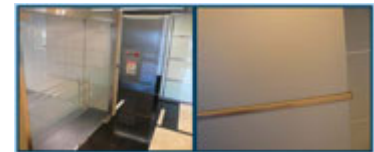

Camera Shift